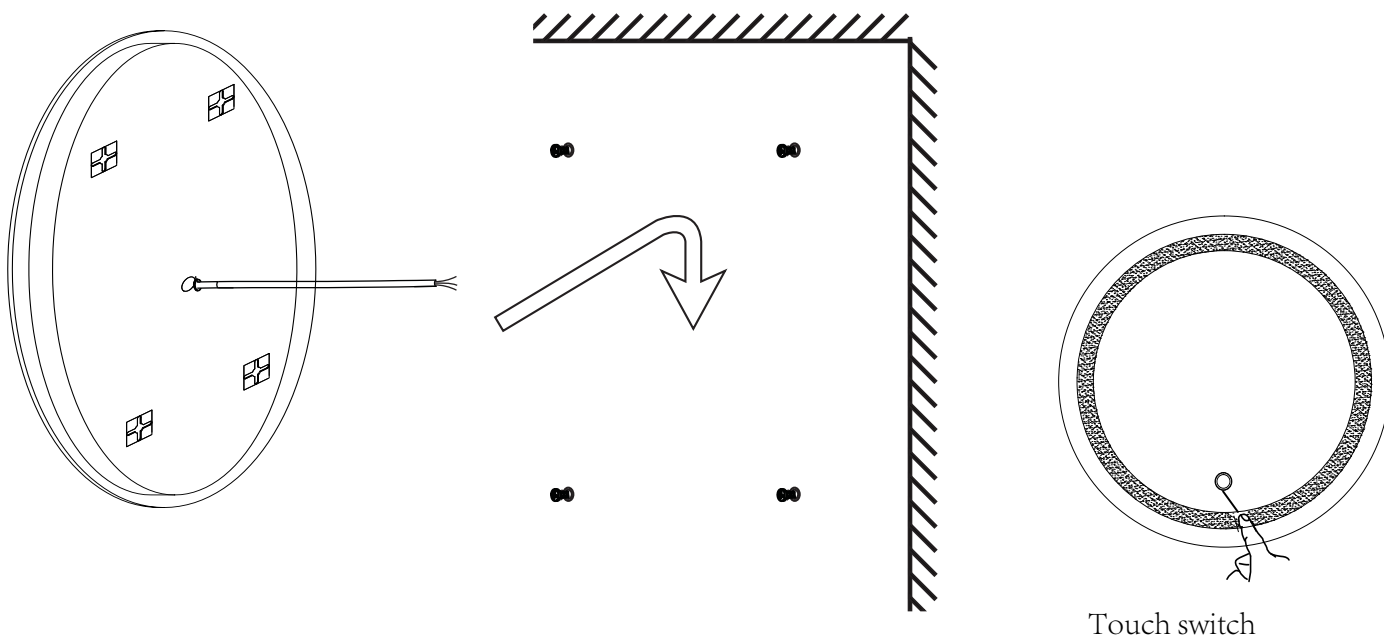

Assembly/User Instruction

Please read all instructions carefully. Before you proceed to install, make sure that the power supply is turned off and remains off until installation is complete.

Please note that each part has been assigned a number and proceed in a numerical order.

STEP3. Connect to the main supply

STEP4. Hang up the Mirror on the wall

Installation Dimensions:

MODEL	A (inch)	B (inch)	C (inch)	Hanged Vertically		Hanged Horizontally		Color temperature
				D (inch)	E (inch)	F (inch)	G (inch)	
MRE11830	18	30	1.93	16.55	23.94	28.55	11.94	4200K/3000K/6400K
MRE22828	28	28	1.93	11.8	11.8	11.8	11.8	4200K/3000K/6400K
MRE23232	32	32	1.93	15.74	15.74	15.74	15.74	4200K/3000K/6400K
MRE23636	36	36	1.93	19.68	19.68	19.68	19.68	4200K/3000K/6400K
MRE24242	42	42	1.93	23.62	23.62	23.62	23.62	4200K/3000K/6400K