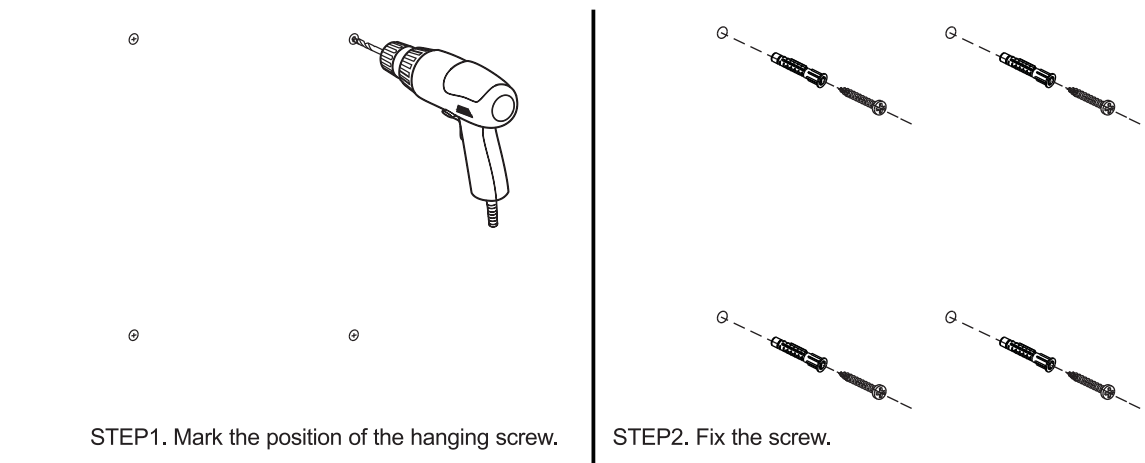

Assembly/User Instruction

Please read all instructions carefully. Before you proceed to install, make sure that the power supply is turned off and remains off until installation is complete.

Please note that each part has been assigned a number and proceed in a numerical order.