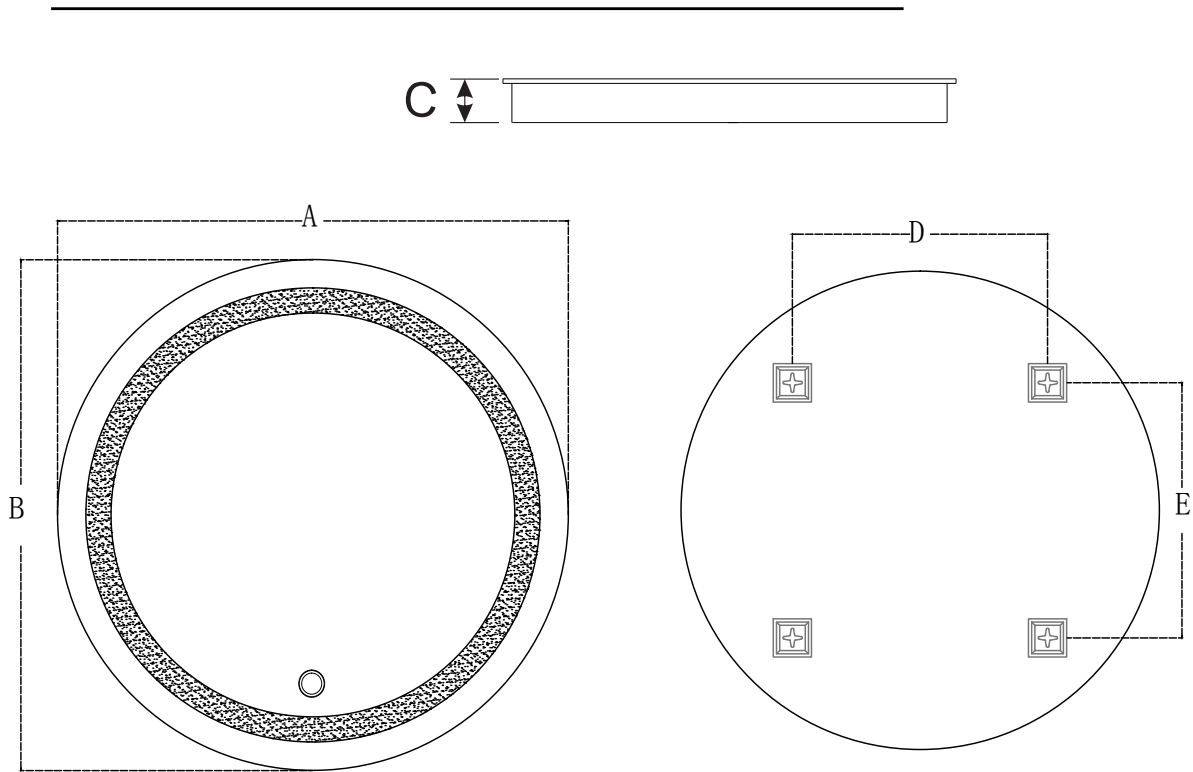

STEP3. Connect to the main supply

STEP4. Hang up the Mirror on the wall

Installation Dimensions:

MODEL	A (inch)	B (inch)	C (inch)	Hanged Vertically		Hanged Horizontally		Color temperature
				D (inch)	E (inch)	F (inch)	G (inch)	
MRE11830	18	30	1.93	16.55	23.94	28.55	11.94	4200K/3000K/6400K
MRE22828	28	28	1.93	11.8	11.8	11.8	11.8	4200K/3000K/6400K
MRE23232	32	32	1.93	15.74	15.74	15.74	15.74	4200K/3000K/6400K
MRE23636	36	36	1.93	19.68	19.68	19.68	19.68	4200K/3000K/6400K
MRE24242	42	42	1.93	23.62	23.62	23.62	23.62	4200K/3000K/6400K